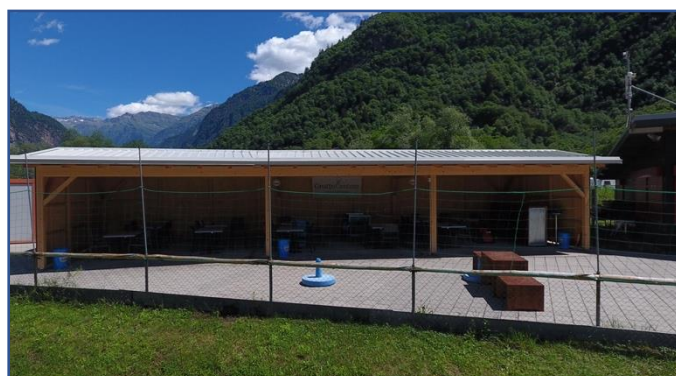

Drivers' stand height (at the feet):

pit road	5.20 meters
straight	5.65 meters
Farthest point of the runway:	58 meters

Box info:

The Lostallo track offers 150 covered seats, large and spacious tables, 230V CH and EU sockets, lighting on all tables, there are 4 points for cleaning the cars.

We have some seats inside the buffet otherwise a welcoming wooden veranda with music awaits you to enjoy your lunch or drink, you can also drink in company and watch the race thanks to the tables in the outdoor bar area.