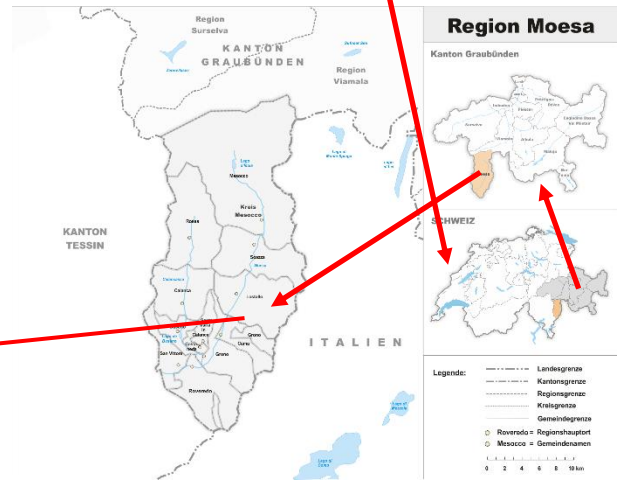

Camping

Track

How to reach us:

From Chiasso 75 km

From Basel 200 km

From Geneva 220 km

Nearby airports:

Milano Malpensa Airport 120 km

Milano Linate Airport 145 km

Zürich Airport 210 km

Hotels:

We invite you to visit our website www.mrtm.ch and go to the Hotel-rooms section and there you will find some possibilities for hotels or to rent rooms from private peoples in the area.

For other information visit:

[Bellinzona e Valli Tourism](#)

[Moesano Tourism](#)

What to visit

The closest cities to visit is Bellinzona, Locarno, Lugano and Mendrisio, each city offers something special to see. You will find many restaurants of various cuisines, shopping centers, museums, cinemas, swimming pools, sports centers.