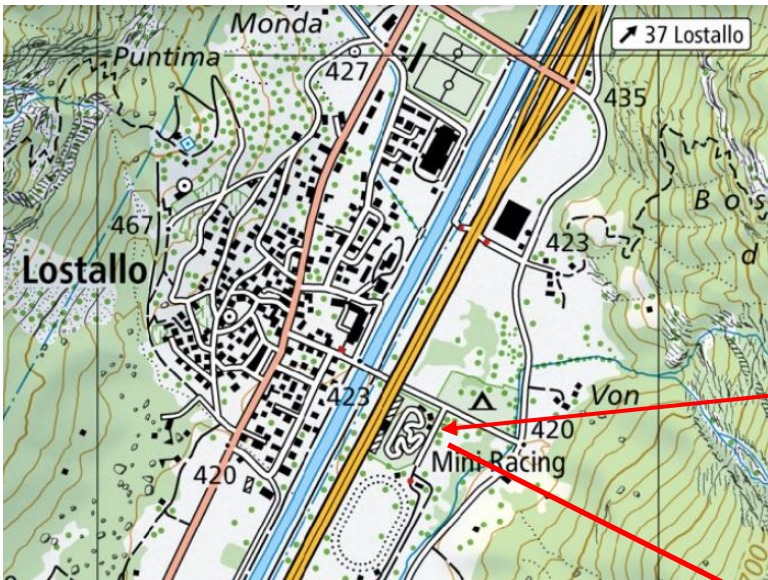

How to reach us:

From Chiasso 75 km

From Basel 200 km

From Geneva 220 km

Nearby airports:

Milano Malpensa Airport 120 km

Milano Linate Airport 145 km

Zürich Airport 210 km